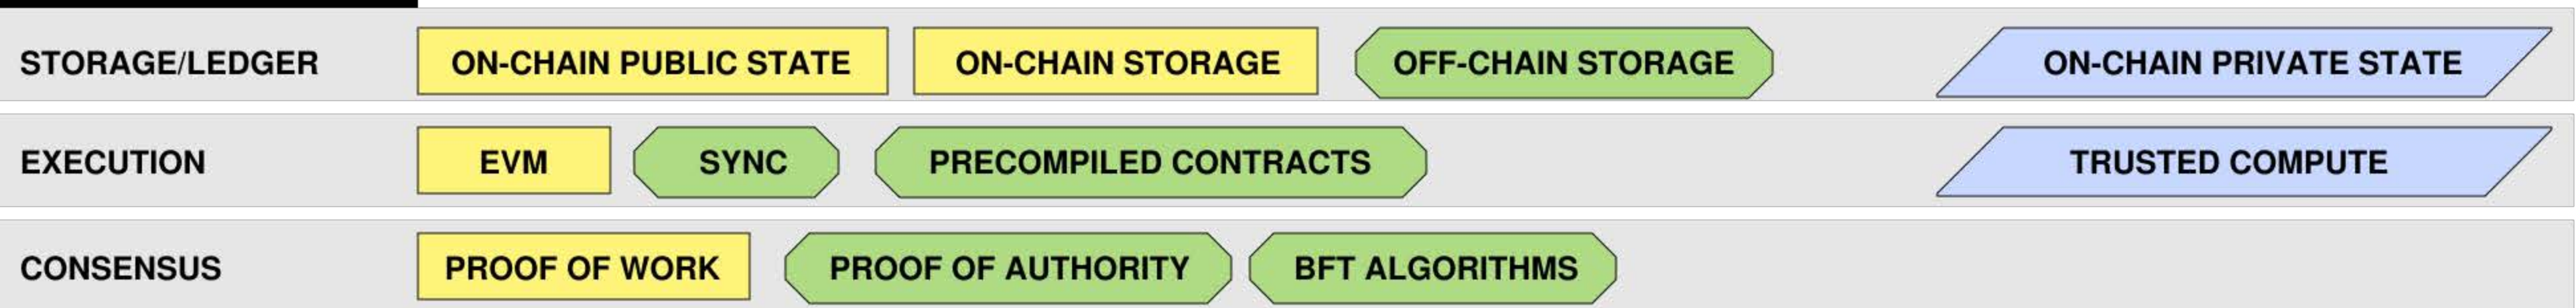

ENTERPRISE ETHEREUM ARCHITECTURE STACK

APPLICATION

TOOLING

ENTERPRISE 3 P's

CORE BLOCKCHAIN

NETWORK

All Yellow Paper, Public Ethereum, and Application Layer components may be extended for Enterprise Ethereum as required.